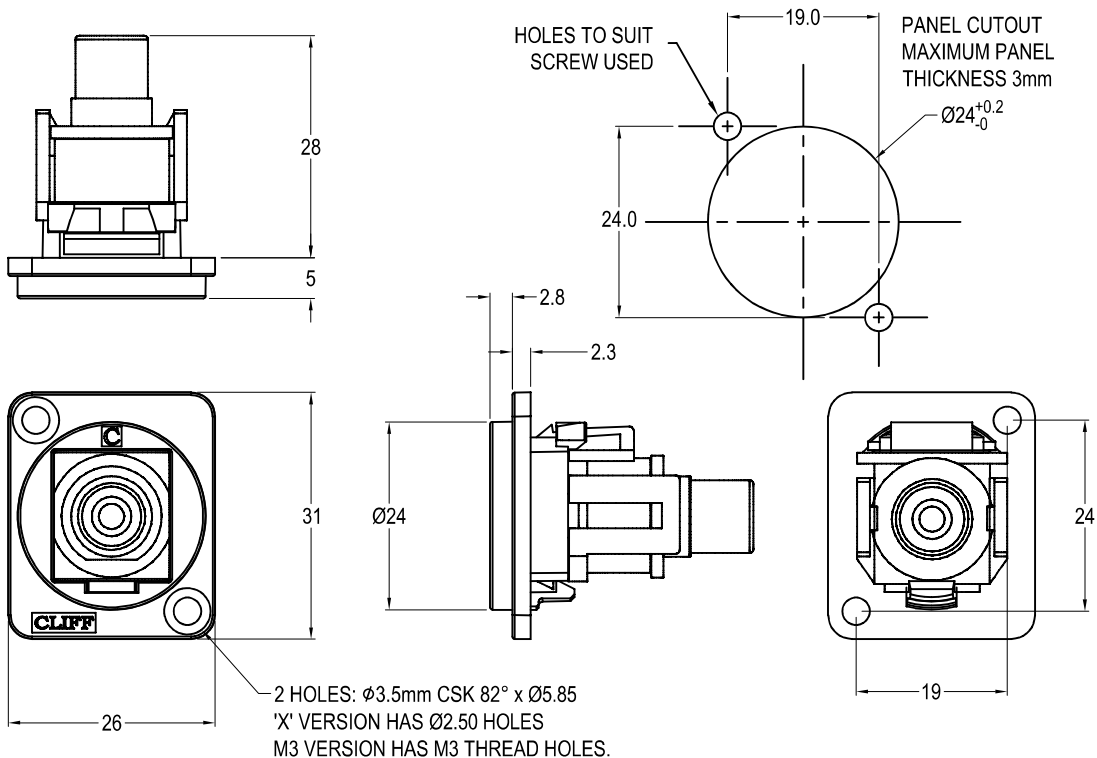

## RCA PHONO FEEDTHROUGH CONNECTOR

### Feedthrough Features

- Fits standard XLR Ø24mm cutout.
- No soldering or punch termination. Use standard cable for each connector style.
- Front or rear mounted.
- Low rear profile