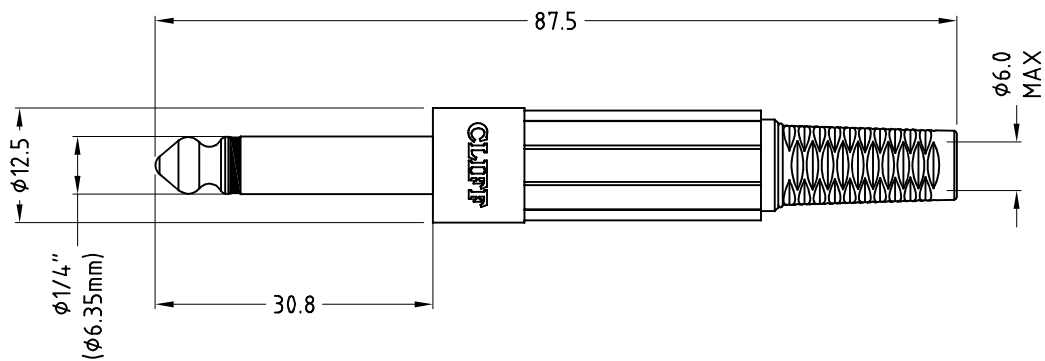

CLIFF

P2C MONO JACK PLUG

FM1022 - P2C 1/4" unscreened mono Jack Plug. Plastic body with cable strain relief. Maximum cable diameter $\text{Ø}6.0\text{mm}$