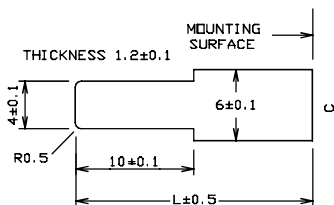

CLIFF

SLIDER KNOBS

CS12 Length 12.2mm. Width 12.2mm. Height 10mm. Designed to fit a 3.3mm shaft of push-button switches.

CS12 - Shaft 3.3mm

CP3427 - Grey
CP3431 - Red
CP3433 - Black
CP3435 - Opaque

CS12F - Shaft 3x2mm

CP3428 - Grey

CS13 Length 26mm. Width 11mm. Height 10mm.
Conductive version available in black ONLY. Surface resistivity 10^3 Ohms/SQ.
Non conductive version is available in black as standard. Other colours available subject to minimum order quantities.

CS13 - shaft 18.5x1.3mm

CP343601 - T-Bar slider without marker line
CP343602 - T-Bar slider with marker line
CP343611 - conductive T-Bar slider without marker line
CP343612 - conductive T-Bar slider with marker line

Shaft Details (Typical)

4mm TYPE 'A' (std)

4mm TYPE 'B' (special)

8mm TYPE

6mm TYPE

For further information, contact sales@cliffuk.co.uk

Cliff Electronic Components Limited,
76 Holmethorpe Avenue, Holmethorpe Ind. Estate,
Redhill, Surrey RH1 2PF U.K.
Tel: +44 (0)1737 771375 Fax: +44 (0)1737 766012

www.cliffuk.co.uk