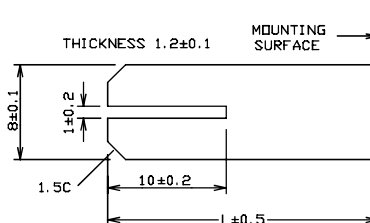

Shaft Details (Typical)

4mm TYPE 'A' (std)

4mm TYPE 'B' (special)

8mm TYPE

6mm TYPE

For further information, contact sales@cliffuk.co.uk

Cliff Electronic Components Limited,
 76 Holmethorpe Avenue, Holmethorpe Ind. Estate,
 Redhill, Surrey RH1 2PF U.K.
 Tel: +44 (0)1737 771375 Fax: +44 (0)1737 766012