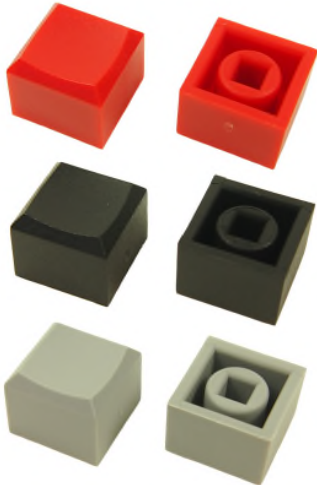

CS11 Diameter 8mm. Height 8mm.
Designed to fit a square shaft of push-button switches and 4mm or 6mm slider shafts.

CS11

- CP3400 - Black
- CP3405 - White
- CP3410 - Grey
- CP3411 - Red

CLIFF

SLIDER KNOBS

CS12 Length 12.2mm. Width 12.2mm. Height 10mm. Designed to fit a 3.3mm shaft of push-button switches.

CS12 - Shaft 3.3mm

CP3427 - Grey
 CP3431 - Red
 CP3433 - Black
 CP3435 - Opaque

CS12F - Shaft 3x2mm

CP3428 - Grey