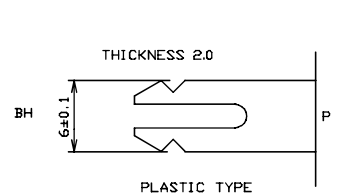

Shaft Details (Typical)

4mm TYPE 'A' (std)

4mm TYPE 'B' (special)

8mm TYPE

6mm TYPE

For further information, contact sales@cliffuk.co.uk

Cliff Electronic Components Limited,
 76 Holmethorpe Avenue, Holmethorpe Ind. Estate,
 Redhill, Surrey RH1 2PF U.K.
 Tel: +44 (0)1737 771375 Fax: +44 (0)1737 766012