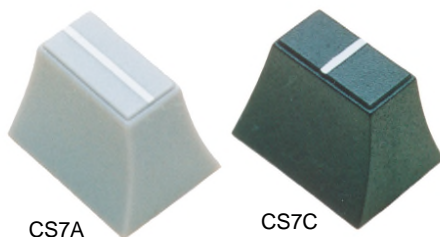

CS1 Length 23mm. Width 11mm. Height 11mm.

CS1 - Shaft 6/8mm

- CP3155 - Black
- CP3160 - Blue
- CP3165 - Green
- CP3170 - Grey
- CP3175 - Red
- CP3180 - White
- CP3185 - Yellow

CS1A - Shaft 4mm

- CP3260 - Black
- CP3265 - Blue
- CP3270 - Green
- CP3272 - Grey
- CP3275 - Red
- CP3280 - White

CS1B - Shaft 4mm

- CP3261 - Black
- CP3273 - Grey
- CP3276 - Red

CS2 Length 20mm. Width 14mm. Height 13mm.

CS2 - Shaft 6/8mm

- CP3190 - Black

CS2A - Shaft 4mm

- CP3250 - Black

CS2B - Shaft 4mm

- CP3193 - Black
- CP3195 - Red

CS7 Length 12mm. Width 9mm. Height 9mm.

CS7A - Shaft 4mm Parallel marker line

- CP3290 - Black with White ML
- CP3295 - Grey with White ML
- CP3296 - Grey with Black ML
- CP3300 - White with Black ML

CS7C - Shaft 4mm 90° marker line

- CP3301 - Black with White ML
- CP33041 - Grey with White ML
- CP33043 - Anthracite Grey with White ML

CS8 Length 17mm. Width 10mm. Height 8mm.

CS8 - Shaft 6/8mm

- CP3305 - Black
- CP3320 - Red
- CP3325 - White