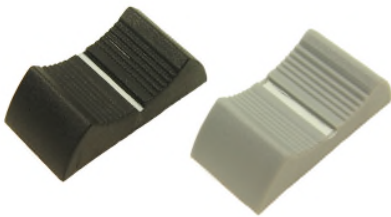

CS7C - Shaft 4mm 90° marker line

- CP3301 - Black with White ML
- CP33041 - Grey with White ML
- CP33043 - Anthracite Grey with White ML

CS8 Length 17mm. Width 10mm. Height 8mm.

CS8 - Shaft 6/8mm

- CP3305 - Black
- CP3320 - Red
- CP3325 - White

For further information, contact sales@cliffuk.co.uk

CLIFF

SLIDER KNOBS

CS9 Length 27mm. Width 16mm. Height 7mm.

CS9 - Shaft 6/8mm

- CP3335 - Black
- CP3340 - Blue
- CP3345 - Brown
- CP3350 - Green
- CP3355 - Grey
- CP3357 - Orange
- CP3360 - Red
- CP3365 - White
- CP3370 - Yellow

CS9A - Shaft 4mm

- CP33350 - Black
- CP3341 - Blue
- CP3346 - Brown
- CP3351 - Green
- CP3356 - Grey
- CP3358 - Orange
- CP3361 - Red
- CP33650 - White
- CP3371 - Yellow

CS10 Length 27mm. Width 13mm. Height 8mm.

CS10 - Shaft 6/8mm

- CP3375 - Black
- CP33764 - Grey with White ML
- CP33765 - Grey with Black ML
- CP33766 - Red
- CP3377 - White

CS10R Length 26mm. Width 12mm. Height 10mm.
Soft-touch finish.

CS10R - Shaft 4mm