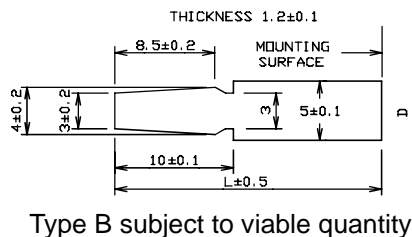

4mm TYPE 'B' (special)