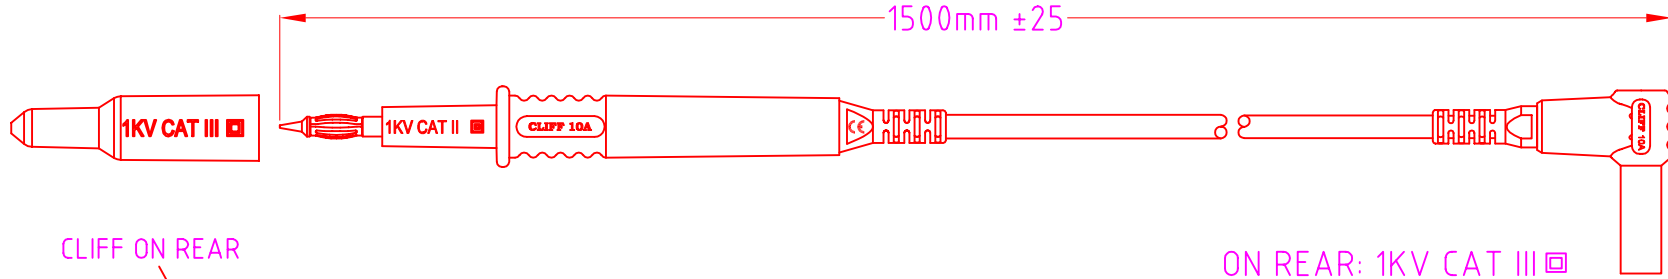

CAT III ADAPTORS SUPPLIED FITTED TO PROBE.

ISS.	AMEND	DATE
1	ISSUED	27/02/14

**LEAD RATING**  
 1kV CAT II WITHOUT CAPS  
 1kV CAT III WITH CAP FITTED  
 600V CAT III / 1kV CAT II WITH CROCS FITTED

- KIT COMPRISES:**  
 1x RED LEAD ASSY  
 1x BLACK LEAD ASSY  
 1x GREEN LEAD ASSY  
 1x RED CAT III ADAPTOR (FITTED)  
 1x BLACK CAT III ADAPTOR (FITTED)  
 1x GREEN CAT III ADAPTOR (FITTED)  
 1x RED EXTENDED CROC  
 1x BLACK EXTENDED CROC  
 1x GREEN EXTENDED CROC

WHEN ORDERING USE CLIFF PART NUMBER: CIH29916

<b>RoHS</b> COMPLIANT
<b>TOLERANCE</b> NO DEC. PLACE ± 1 DEC. PLACE ± 2 DEC. PLACE ± HOLE Ø ± ANGLES ± UNLESS OTHERWISE STATED

**Cliff Electronic Components Ltd.**  
 76 Holmethorpe Avenue, Holmethorpe Industrial Estate,  
 Redhill, Surrey, RH1 2PF, England, UK  
 Tel: 01737-771375 Fax: 01737-766012 Website: www.cliffuk.co.uk

MATERIAL: COMPOSITE  
 FINISH: CLEAN - RED / BLACK / GREEN  
 DRAWN: T.J.O. APPROVED: D.P.J.

3rd ANGLE PROJECTION:

TITLE: CLIFF 4mm 90° TPR1C CROC - RED/BLACK/GREEN

DRWG. No. **CIH29916DST** FORM: A4DRWGH