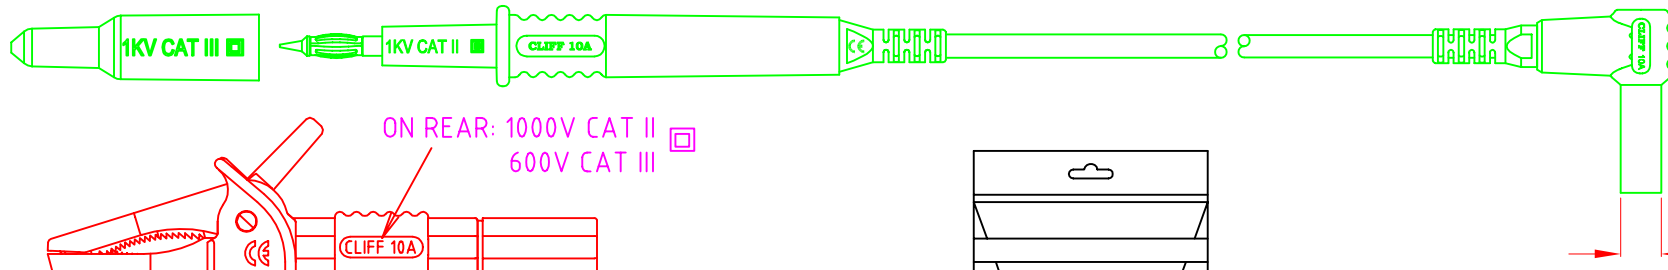

CAT III ADAPTORS SUPPLIED FITTED TO PROBE.

ISS.	AMEND	DATE
1	ISSUED	27/02/14

**LEAD RATING**  
 1kV CAT II WITHOUT CAPS  
 1kV CAT III WITH CAP FITTED  
 600V CAT III / 1kV CAT II WITH CROCS FITTED

- KIT COMPRISES:**  
 1x RED LEAD ASSY  
 1x BLACK LEAD ASSY  
 1x GREEN LEAD ASSY  
 1x RED CAT III ADAPTOR (FITTED)  
 1x BLACK CAT III ADAPTOR (FITTED)  
 1x GREEN CAT III ADAPTOR (FITTED)  
 1x RED EXTENDED CROC  
 1x BLACK EXTENDED CROC  
 1x GREEN EXTENDED CROC

WHEN ORDERING USE CLIFF PART NUMBER: CIH29916

<b>RoHS</b> COMPLIANT
<b>TOLERANCE</b> NO DEC. PLACE ± 1 DEC. PLACE ± 2 DEC. PLACE ± HOLE Ø ± ANGLES ± UNLESS OTHERWISE STATED

**Cliff Electronic Components Ltd.**  
 76 Holmethorpe Avenue, Holmethorpe Industrial Estate,  
 Redhill, Surrey, RH1 2PF, England, UK  
 Tel: 01737-771375 Fax: 01737-766012 Website: www.cliffuk.co.uk

MATERIAL: COMPOSITE  
 FINISH: CLEAN - RED / BLACK / GREEN  
 DRAWN: T.J.O. APPROVED: D.P.J.

3rd ANGLE PROJECTION:

TITLE: CLIFF 4mm 90° TPR1C CROC - RED/BLACK/GREEN

DRWG. No. **CIH29916DST** FORM: A4DRWGH