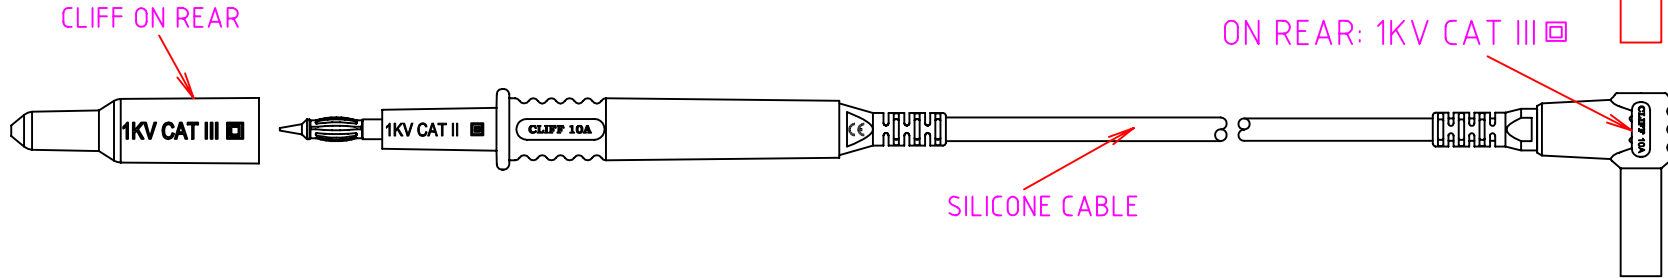

CAT III ADAPTORS SUPPLIED FITTED TO PROBE.

ISS.	AMEND	DATE
1	ISSUED	27/02/14

**LEAD RATING**  
 1kV CAT II WITHOUT CAPS  
 1kV CAT III WITH CAP FITTED  
 600V CAT III / 1kV CAT II WITH CROCS FITTED

- KIT COMPRISES:**  
 1x RED LEAD ASSY  
 1x BLACK LEAD ASSY  
 1x GREEN LEAD ASSY  
 1x RED CAT III ADAPTOR (FITTED)  
 1x BLACK CAT III ADAPTOR (FITTED)  
 1x GREEN CAT III ADAPTOR (FITTED)  
 1x RED EXTENDED CROC  
 1x BLACK EXTENDED CROC  
 1x GREEN EXTENDED CROC

WHEN ORDERING USE CLIFF PART NUMBER: CIH29916

<b>RoHS</b> COMPLIANT
<b>TOLERANCE</b> NO DEC. PLACE ± 1 DEC. PLACE ± 2 DEC. PLACE ± HOLE Ø ± ANGLES ± UNLESS OTHERWISE STATED

**Cliff Electronic Components Ltd.**  
 76 Holmethorpe Avenue, Holmethorpe Industrial Estate,  
 Redhill, Surrey, RH1 2PF, England, UK  
 Tel: 01737-771375 Fax: 01737-766012 Website: www.cliffuk.co.uk

MATERIAL: COMPOSITE  
 FINISH: CLEAN - RED / BLACK / GREEN  
 DRAWN: T.J.O. APPROVED: D.P.J.

3rd ANGLE PROJECTION:

TITLE: CLIFF 4mm 90° TPR1C CROC - RED/BLACK/GREEN

DRWG. No. **CIH29916DST** FORM: A4DRWGH