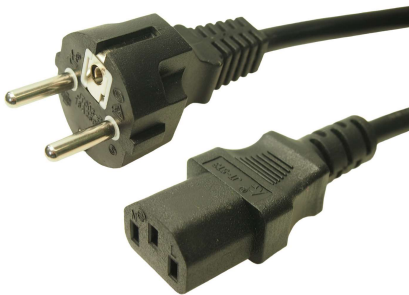

## EURO LEADSETS

**FCR72035** - SCHUKO PLUG CEE 7/7 TO IEC C13 PLUG 1m  
PVC Cable H05VV-F 3x0.75mm<sup>2</sup>

**FCR72036** - SCHUKO PLUG CEE 7/7 TO FREE END 2.5m  
PVC Cable H05VV-F 3x1.5mm<sup>2</sup>

**FCR72037** - 90° SCHUKO PLUG CEE 7/7 TO IEC C5 PLUG 2m  
PVC Cable H05VV-F 3x0.75mm<sup>2</sup>

**FCR72038** - SCHUKO PLUG CEE 7/7 TO IEC C13 PLUG 2.5m  
PVC Cable H05VV-F 3x1.0mm<sup>2</sup>

**FCR72039** - IEC C13 PLUG TO IEC C14 PLUG 2m  
PVC Cable H05VV-F 3x1.0mm<sup>2</sup>