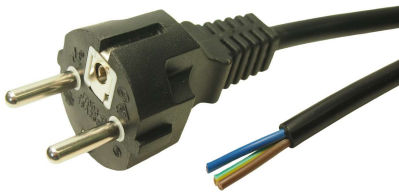

## EURO LEADSETS

**FCR72035** - SCHUKO PLUG CEE 7/7 TO IEC C13 PLUG 1m  
PVC Cable H05VV-F 3x0.75mm<sup>2</sup>

**FCR72036** - SCHUKO PLUG CEE 7/7 TO FREE END 2.5m  
PVC Cable H05VV-F 3x1.5mm<sup>2</sup>

**FCR72037** - 90° SCHUKO PLUG CEE 7/7 TO IEC C5 PLUG 2m  
PVC Cable H05VV-F 3x0.75mm<sup>2</sup>

**FCR72038** - SCHUKO PLUG CEE 7/7 TO IEC C13 PLUG 2.5m  
PVC Cable H05VV-F 3x1.0mm<sup>2</sup>

**FCR72039** - IEC C13 PLUG TO IEC C14 PLUG 2m  
PVC Cable H05VV-F 3x1.0mm<sup>2</sup>