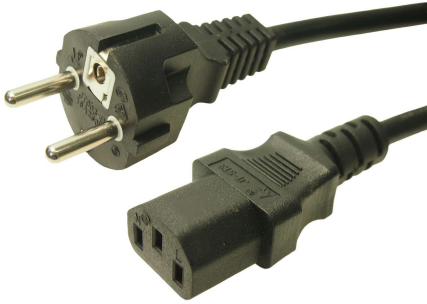

# CLIFF

## EURO LEADSETS

**FCR72035** - SCHUKO PLUG CEE 7/7 TO IEC C13 PLUG 1m  
PVC Cable H05VV-F 3x0.75mm<sup>2</sup>

**FCR72036** - SCHUKO PLUG CEE 7/7 TO FREE END 2.5m  
PVC Cable H05VV-F 3x1.5mm<sup>2</sup>

**FCR72037** - 90° SCHUKO PLUG CEE 7/7 TO IEC C5 PLUG 2m  
PVC Cable H05VV-F 3x0.75mm<sup>2</sup>

**FCR72038** - SCHUKO PLUG CEE 7/7 TO IEC C13 PLUG 2.5m  
PVC Cable H05VV-F 3x1.0mm<sup>2</sup>

**FCR72039** - IEC C13 PLUG TO IEC C14 PLUG 2m  
PVC Cable H05VV-F 3x1.0mm<sup>2</sup>