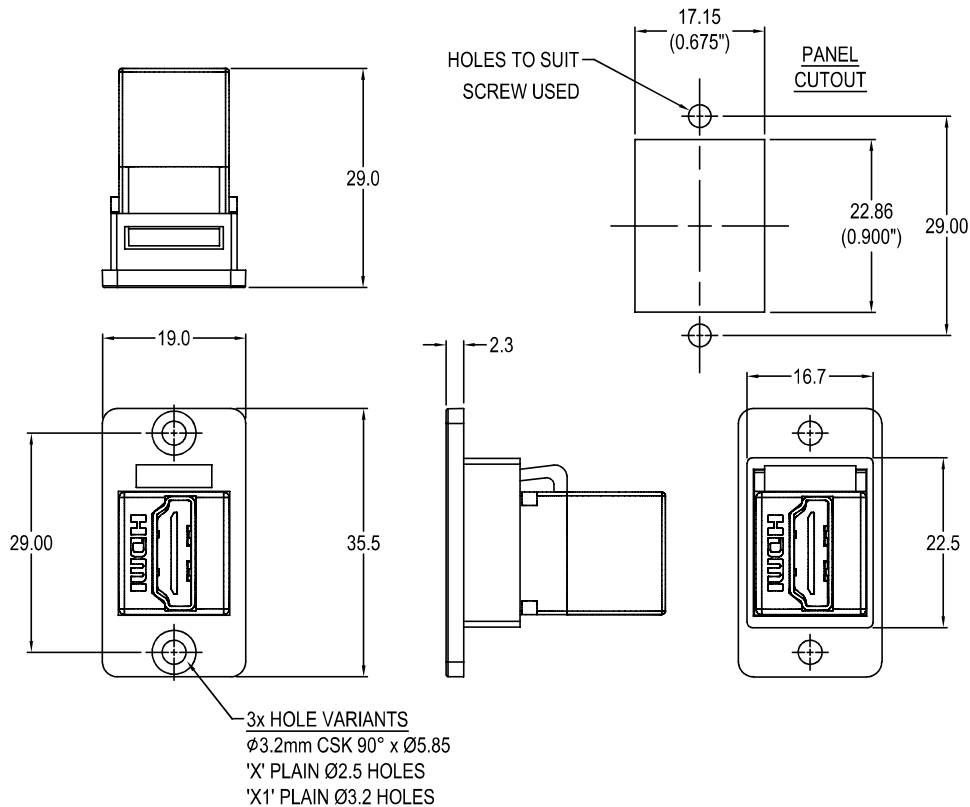

CLIFF

SLIM HDMI FEMALE - FEMALE FRONT MOUNTING FEEDTHROUGH CONNECTOR

Feedthrough Features

- Fits standard rectangular cutout.
- Various hole mounting options.
- No soldering or punch termination. Use standard cable for each connector style.
- Low rear profile.

General:

Please note: Functionality is affected by cable quality, length and cable wiring configuration.

VARIANTS

Part No.

CP30600G	SLIM FM HDMI F-F Black plastic frame, CSK holes
CP30600GX	SLIM FM HDMI F-F Black plastic frame, $\varnothing 2.5$ PLAIN holes
CP30600GX1	SLIM FM HDMI F-F Black plastic frame, $\varnothing 3.2$ PLAIN holes

Material:

1. Insert: ABS UL94 HB
2. Plastic Frame: Polyamide UL94 V2
3. Shell: Gold plated
4. Contacts: Gold Plated