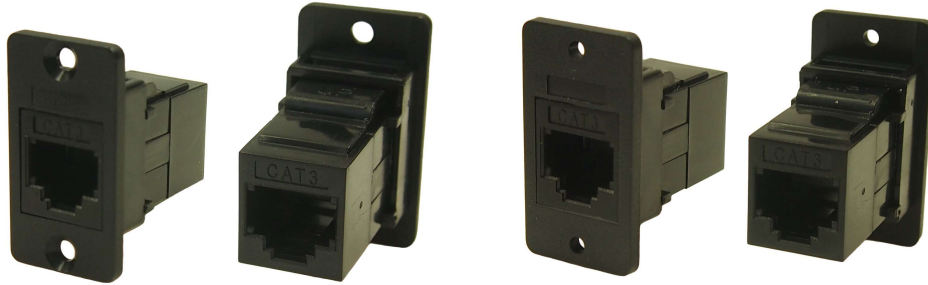

CLIFF

SLIM CAT3 RJ11 6P4C FRONT MOUNTING FEEDTHROUGH CONNECTOR

Part No.

CP30623

SLIM FM Cat3 RJ11 6P4C Black plastic frame, CSK holes

CP30623X

SLIM FM Cat3 RJ11 6P4C Black plastic frame, Ø2.5 PLAIN holes

CP30623X1

SLIM FM Cat3 RJ11 6P4C Black plastic frame, Ø3.2 PLAIN holes

Feedthrough Features

- Fits standard rectangular cutout.
- Various hole mounting options.
- No soldering or punch termination. Use standard cable for each connector style.
- Low rear profile.

General:

Please note: Functionality is affected by cable quality, length and cable wiring configuration.

Material:

1. RJ11 In-Line Coupler:
PC/ABS, UL 94V-0, Black colour
2. RJ11 In-Line Coupler Contact:
Phosphor Bronze, 3-50 micro inches gold plating over nickel plate.
3. PCB: FR4, UL 94V-0
4. Plastic Frame: Polyamide UL94 V-2