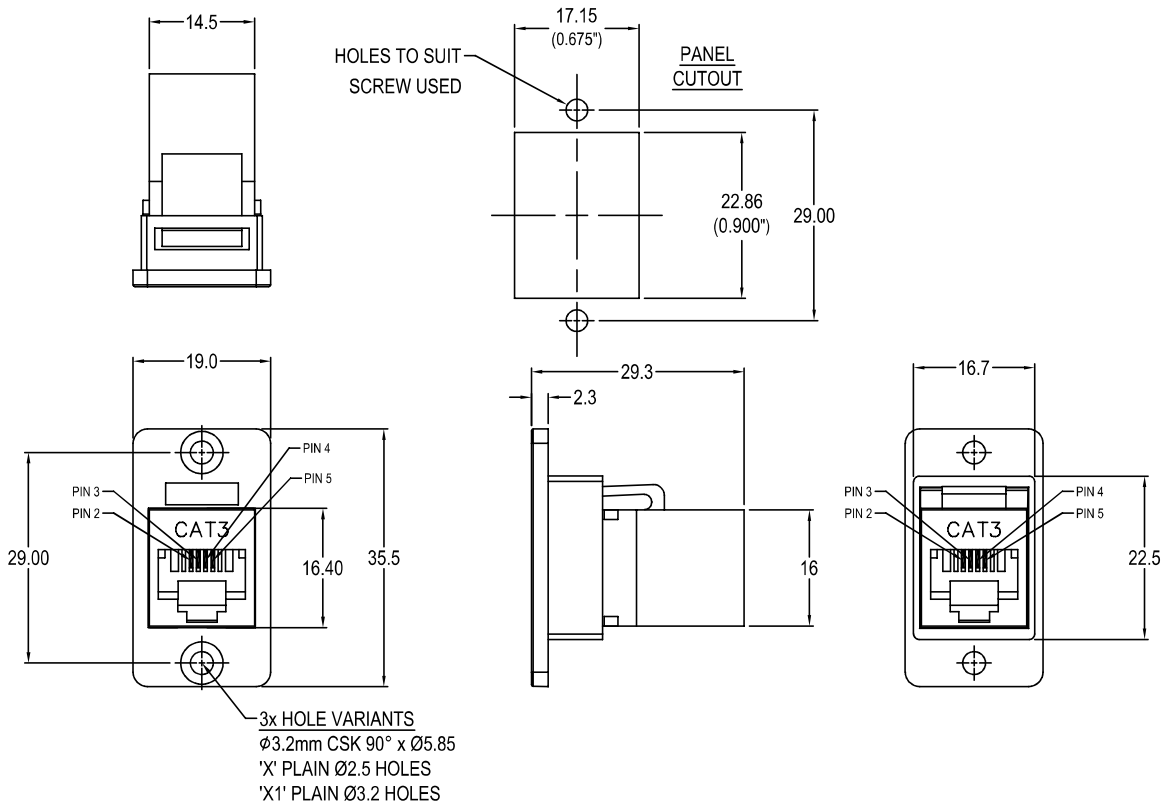

CLIFF

SLIM CAT3 RJ11 6P4C FRONT MOUNTING FEEDTHROUGH CONNECTOR

Part No.

CP30623

SLIM FM Cat3 RJ11 6P4C Black plastic frame, CSK holes

CP30623X

SLIM FM Cat3 RJ11 6P4C Black plastic frame, Ø2.5 PLAIN holes

CP30623X1

SLIM FM Cat3 RJ11 6P4C Black plastic frame, Ø3.2 PLAIN holes

Feedthrough Features

- Fits standard rectangular cutout.
- Various hole mounting options.
- No soldering or punch termination. Use standard cable for each connector style.
- Low rear profile.

General:

Please note: Functionality is affected by cable quality, length and cable wiring configuration.

Material:

1. RJ11 In-Line Coupler:
PC/ABS, UL 94V-0, Black colour
2. RJ11 In-Line Coupler Contact:
Phosphor Bronze, 3-50 micro inches gold plating over nickel plate.
3. PCB: FR4, UL 94V-0
4. Plastic Frame: Polyamide UL94 V-2

Performance:

1. Operating temperature: Min -10°C Max +60°C