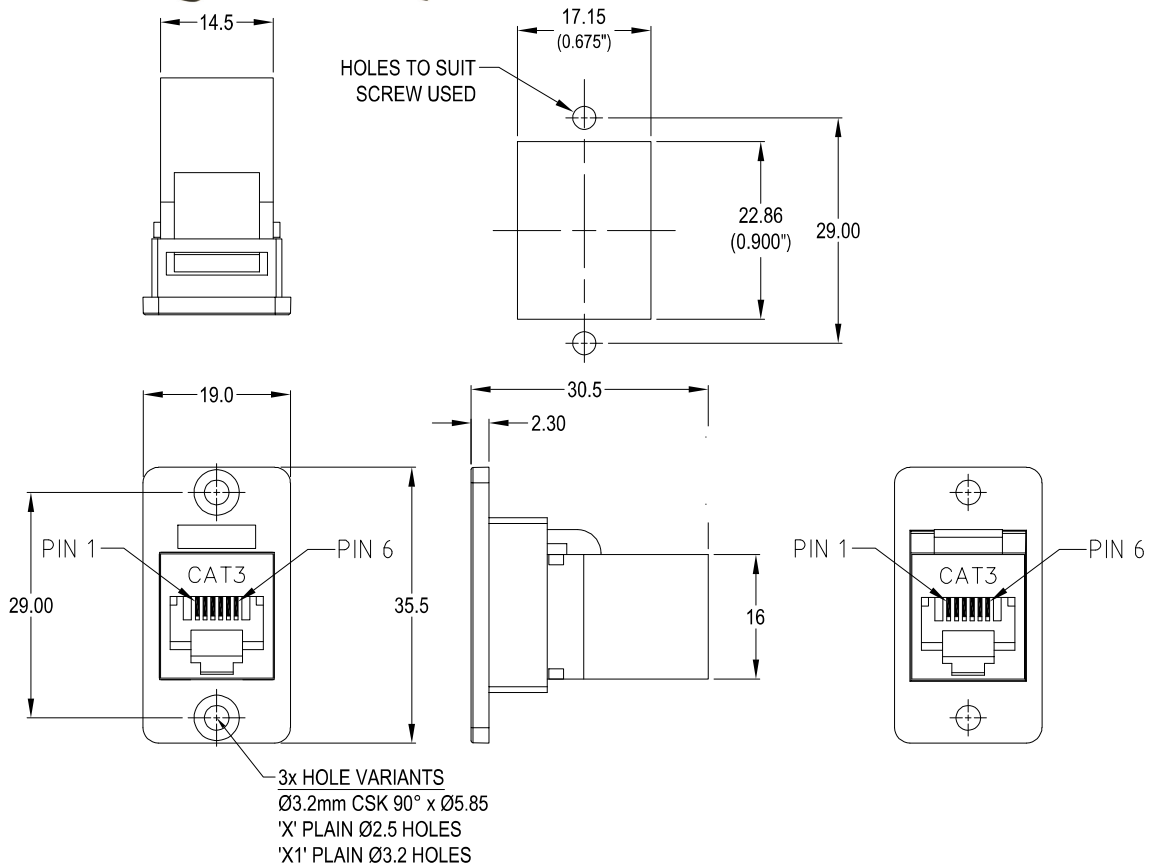

## SLIM CAT3 RJ12 6P6C FRONT MOUNTING FEEDTHROUGH CONNECTOR

### Part No.

- CP30624** SLIM FM Cat3 RJ12 6P6C Black plastic frame, CSK holes
- CP30624X** SLIM FM Cat3 RJ12 6P6C Black plastic frame, Ø2.5 PLAIN holes
- CP30624X1** SLIM FM Cat3 RJ12 6P6C Black plastic frame, Ø3.2 PLAIN holes

### Feedthrough Features

- Fits standard rectangular cutout.
- Various hole mounting options.
- No soldering or punch termination. Use standard cable for each connector style.
- Low rear profile.

### Material:

1. RJ12 In-Line Coupler: PC/ABS, UL94 V-0 Black
2. RJ12 In-Line Coupler Contact: Phosphor Bronze, 3-50 micro inches gold plating over nickel plate.
3. PCB: FR4, UL94 V-0
4. FT Frame: Polyamide UL 94V-2
5. Operating Temperatures: Min -10°C Max +60°C