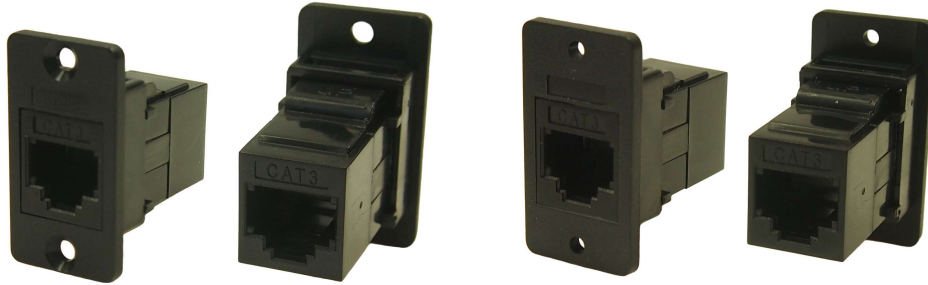

## SLIM CAT3 RJ12 6P6C FRONT MOUNTING FEEDTHROUGH CONNECTOR

### Part No.

- CP30624** SLIM FM Cat3 RJ12 6P6C Black plastic frame, CSK holes
- CP30624X** SLIM FM Cat3 RJ12 6P6C Black plastic frame, Ø2.5 PLAIN holes
- CP30624X1** SLIM FM Cat3 RJ12 6P6C Black plastic frame, Ø3.2 PLAIN holes

### Feedthrough Features

- Fits standard rectangular cutout.
- Various hole mounting options.
- No soldering or punch termination. Use standard cable for each connector style.
- Low rear profile.

### Material:

1. RJ12 In-Line Coupler: PC/ABS, UL94 V-0 Black
2. RJ12 In-Line Coupler Contact: Phosphor Bronze, 3-50 micro inches gold plating over nickel plate.
3. PCB: FR4, UL94 V-0
4. FT Frame: Polyamide UL 94V-2
5. Operating Temperatures: Min -10°C Max +60°C