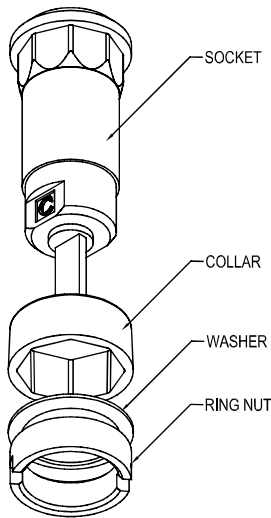

2mm PANEL SOCKET S18

PANEL MOUNTING
OPTIONS

FCR7360B
S18 BLK 2.8mm TAB

FCR7360L
S18 BLU 2.8mm TAB

FCR7360G
S18 GRN 2.8mm TAB

FCR7360R
S18 RED 2.8mm TAB

FCR7360Y
S18 YEL 2.8mm TAB