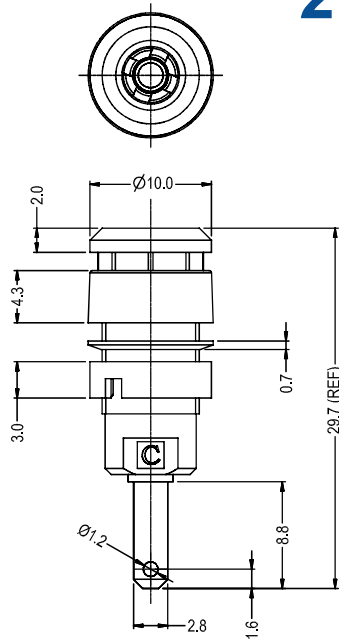

2mm PANEL SOCKET S18

PANEL MOUNTING
OPTIONS

FCR7360B
S18 BLK 2.8mm TAB

FCR7360L
S18 BLU 2.8mm TAB

FCR7360G
S18 GRN 2.8mm TAB

FCR7360R
S18 RED 2.8mm TAB

FCR7360Y
S18 YEL 2.8mm TAB