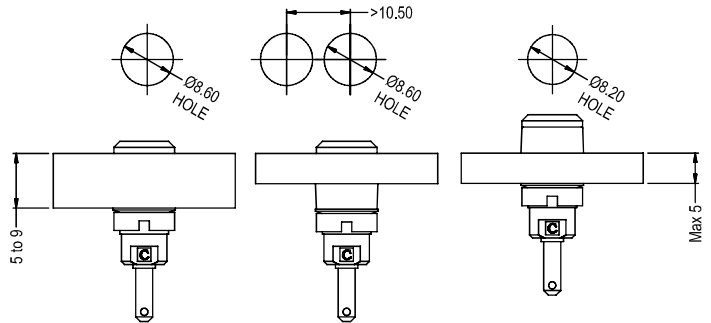

2mm PANEL SOCKET S18

PANEL MOUNTING
OPTIONS

FCR7360B
S18 BLK 2.8mm TAB

FCR7360L
S18 BLU 2.8mm TAB

FCR7360G
S18 GRN 2.8mm TAB

FCR7360R
S18 RED 2.8mm TAB

FCR7360Y
S18 YEL 2.8mm TAB